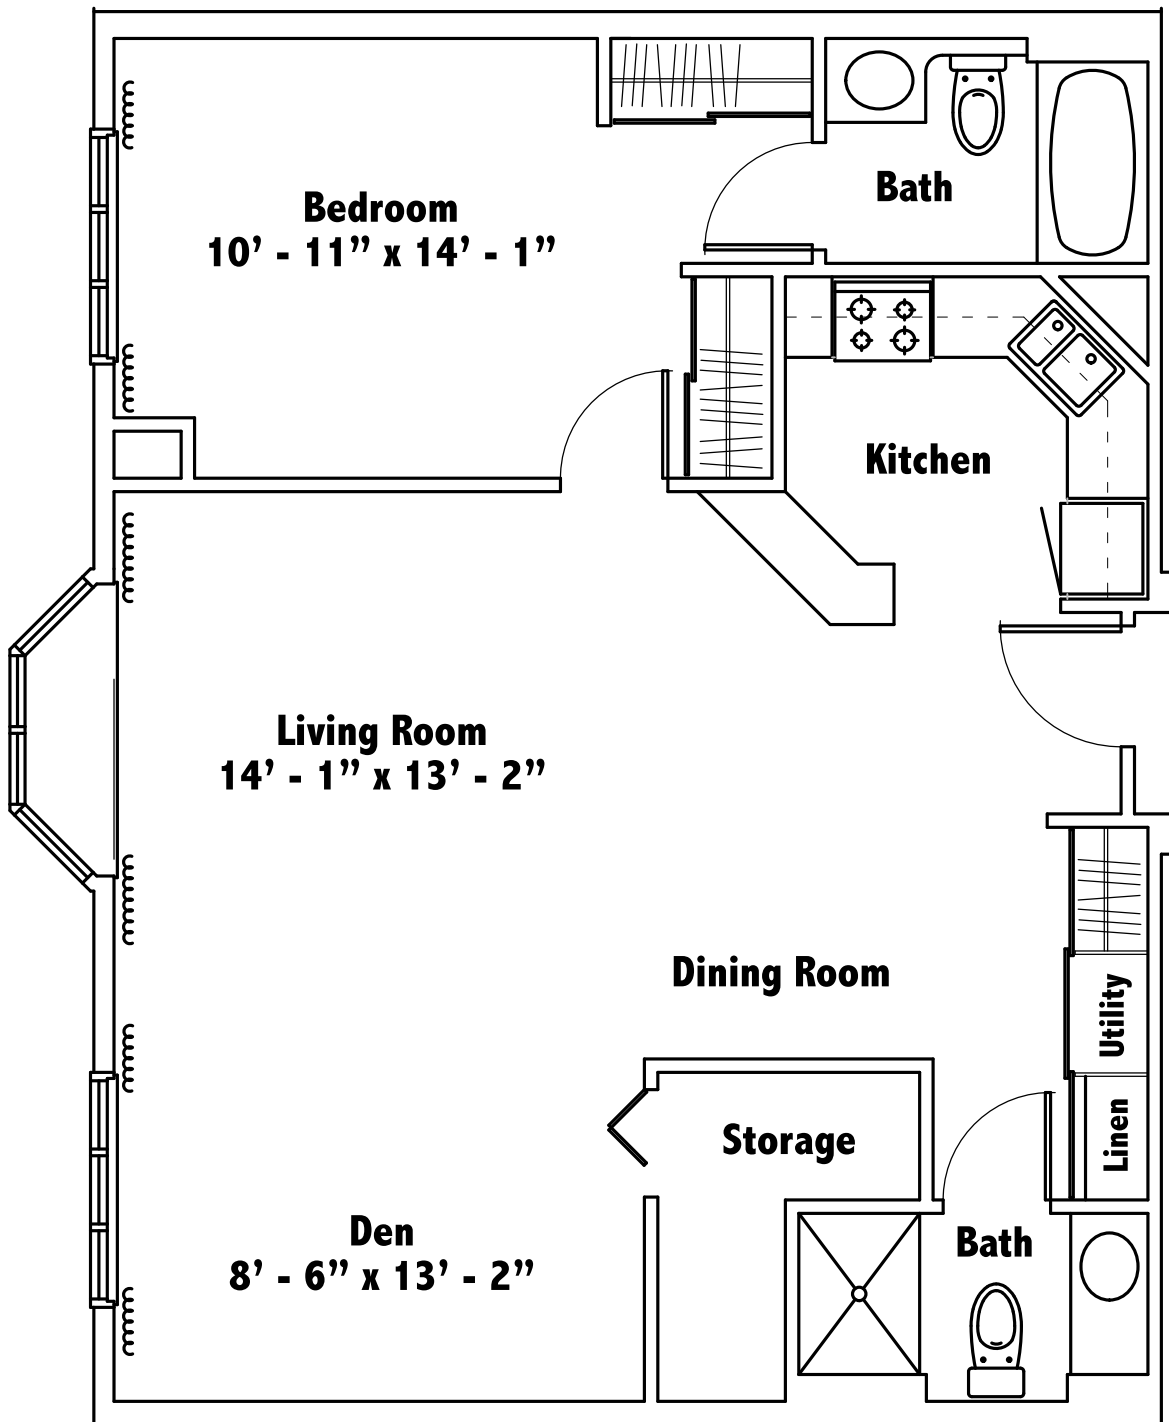

San Camillo

Limited Edition One Bedroom

(860 sq ft)

*not to Scale