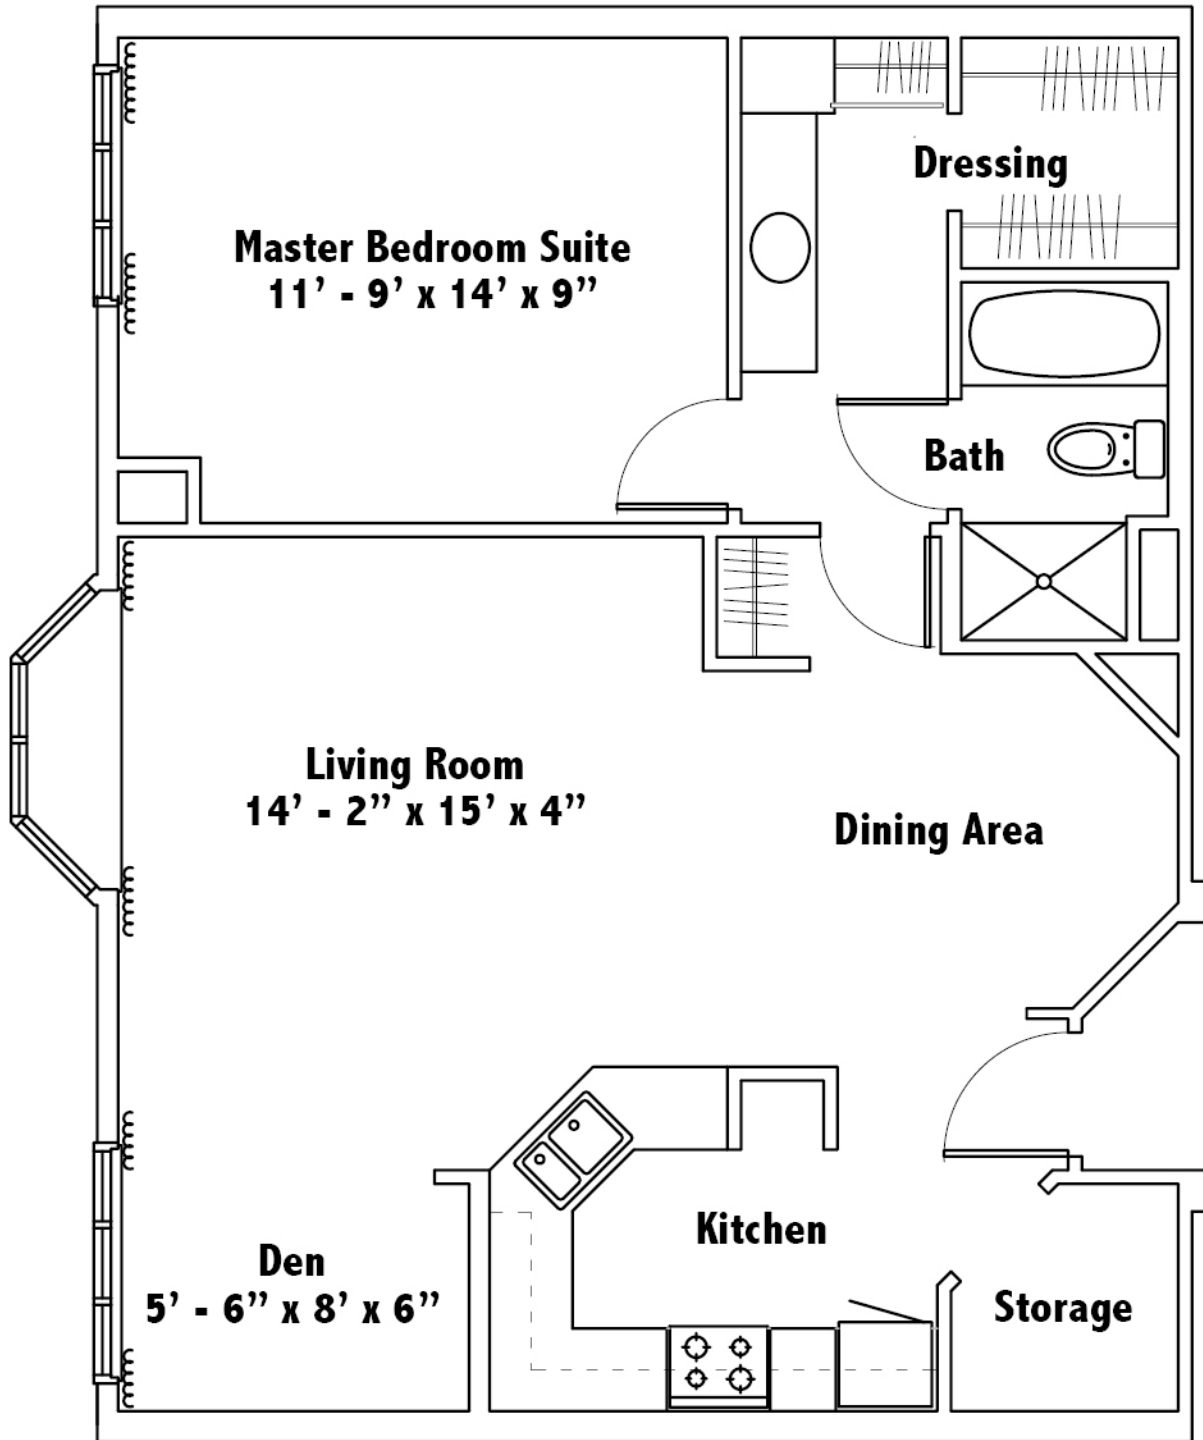

One Bedroom Deluxe

(approx. 950 sq ft)

*not to Scale