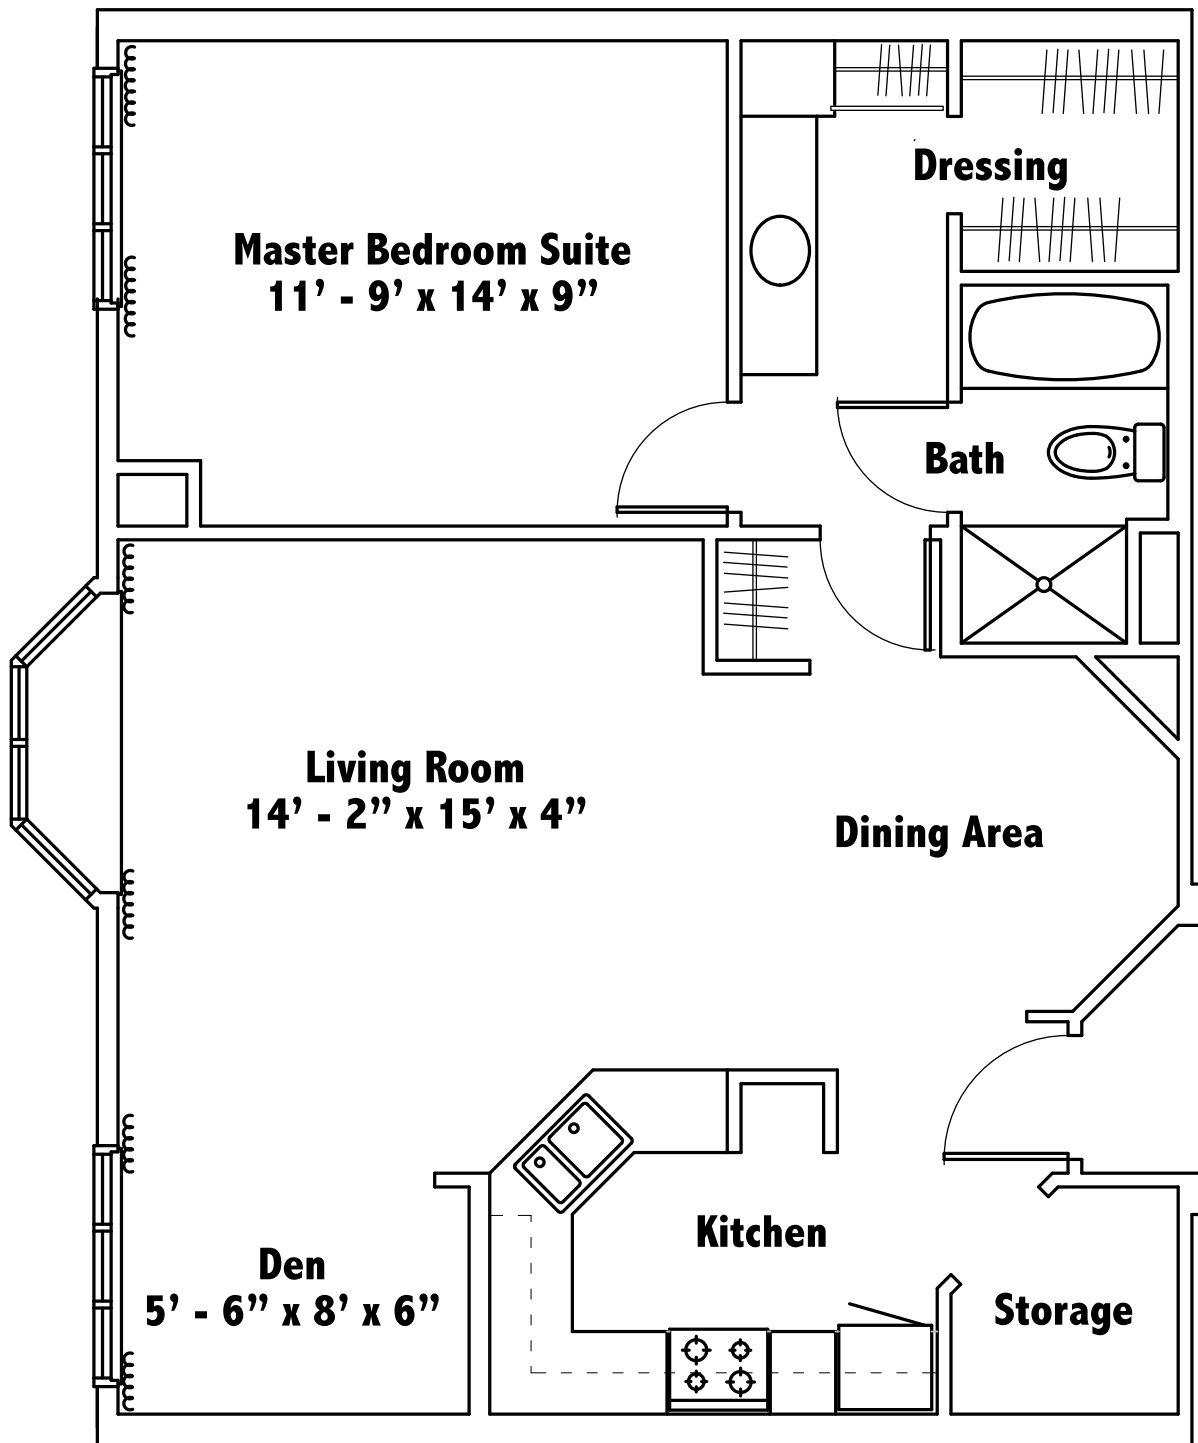

San Camillo

One Bedroom Deluxe

(840 sq ft)

*not to Scale