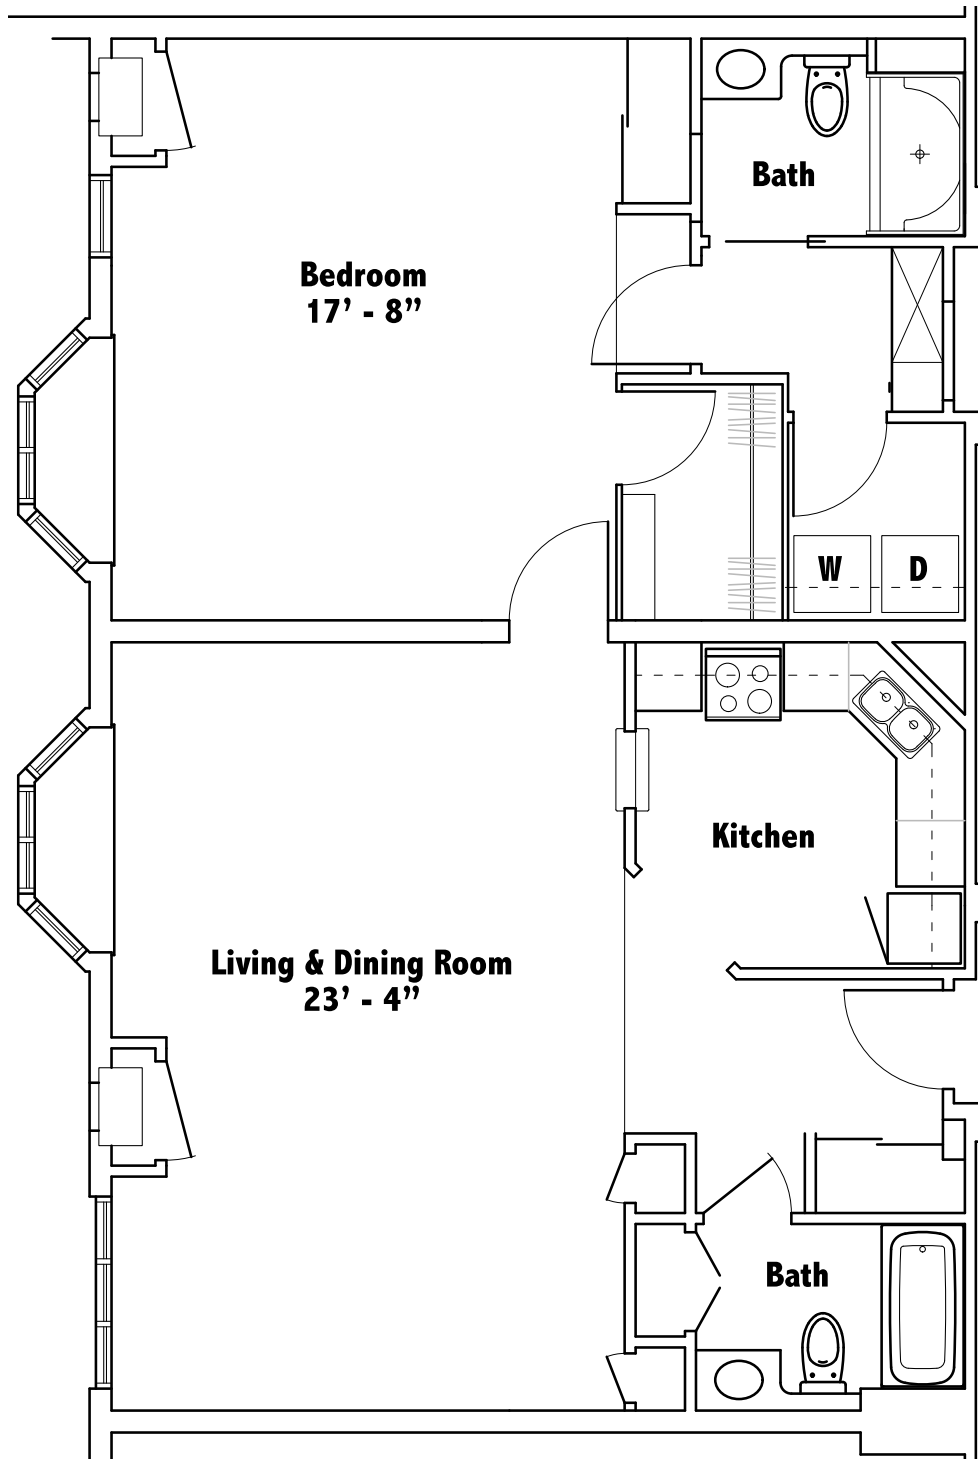

San Camillo

One Bedroom Grande

(1,071 sq ft)

*not to Scale