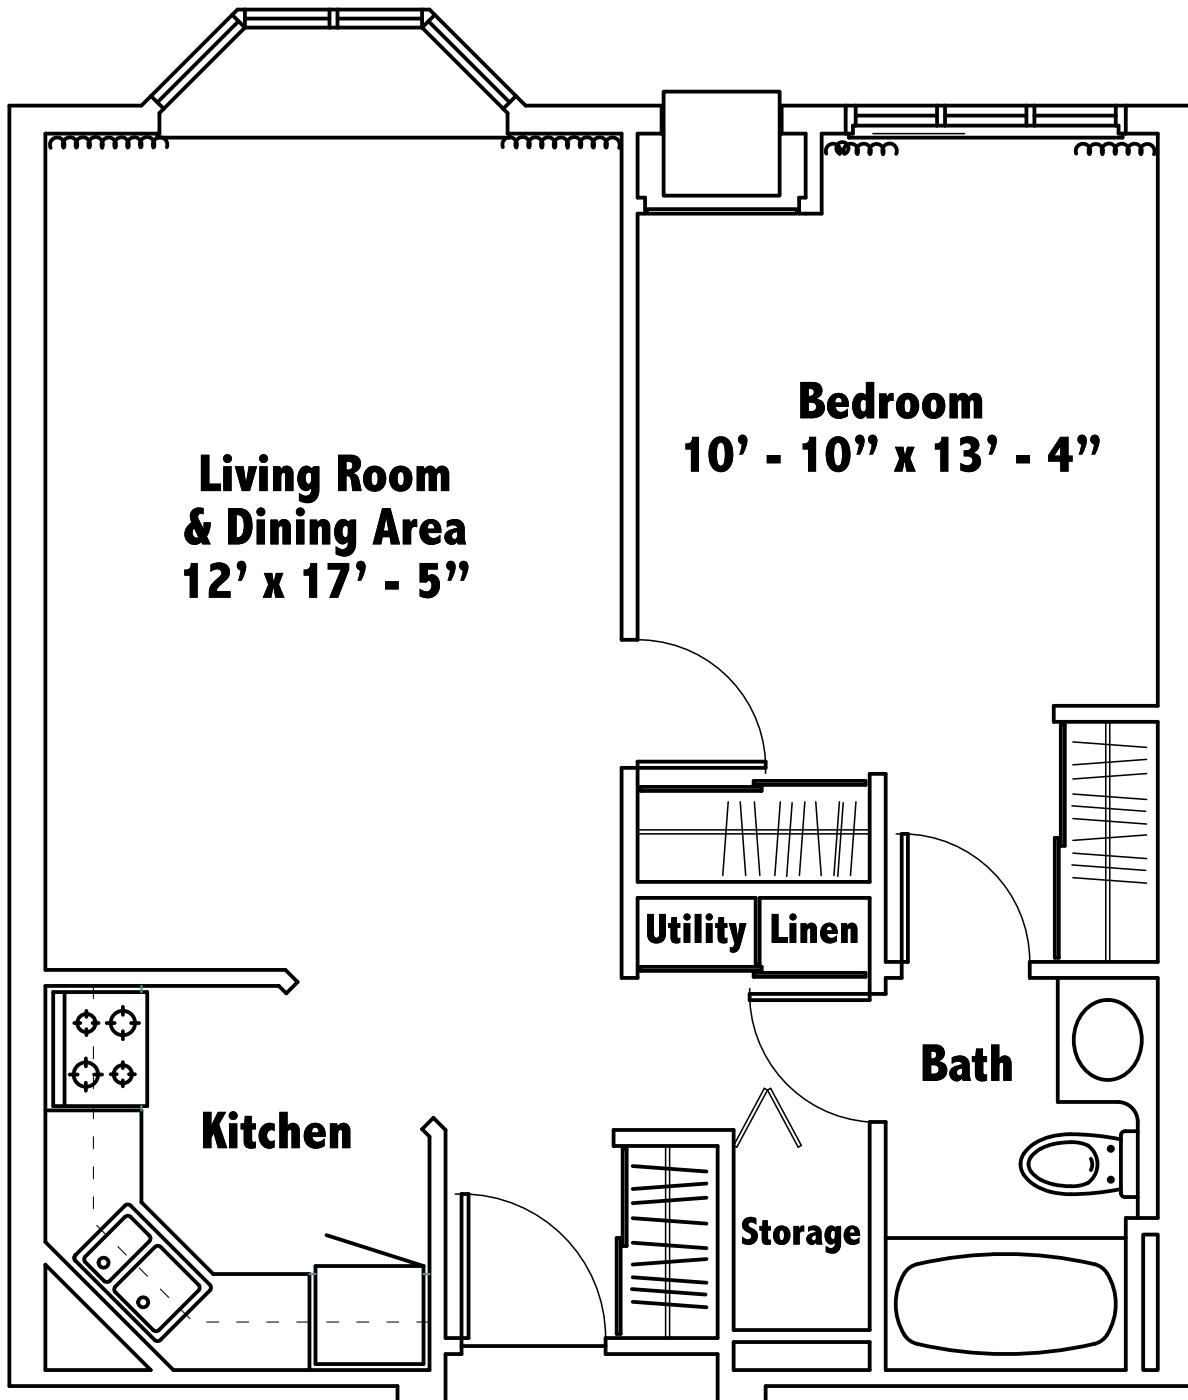

San Camillo

One Bedroom Traditional

(590 sq ft)

*not to Scale