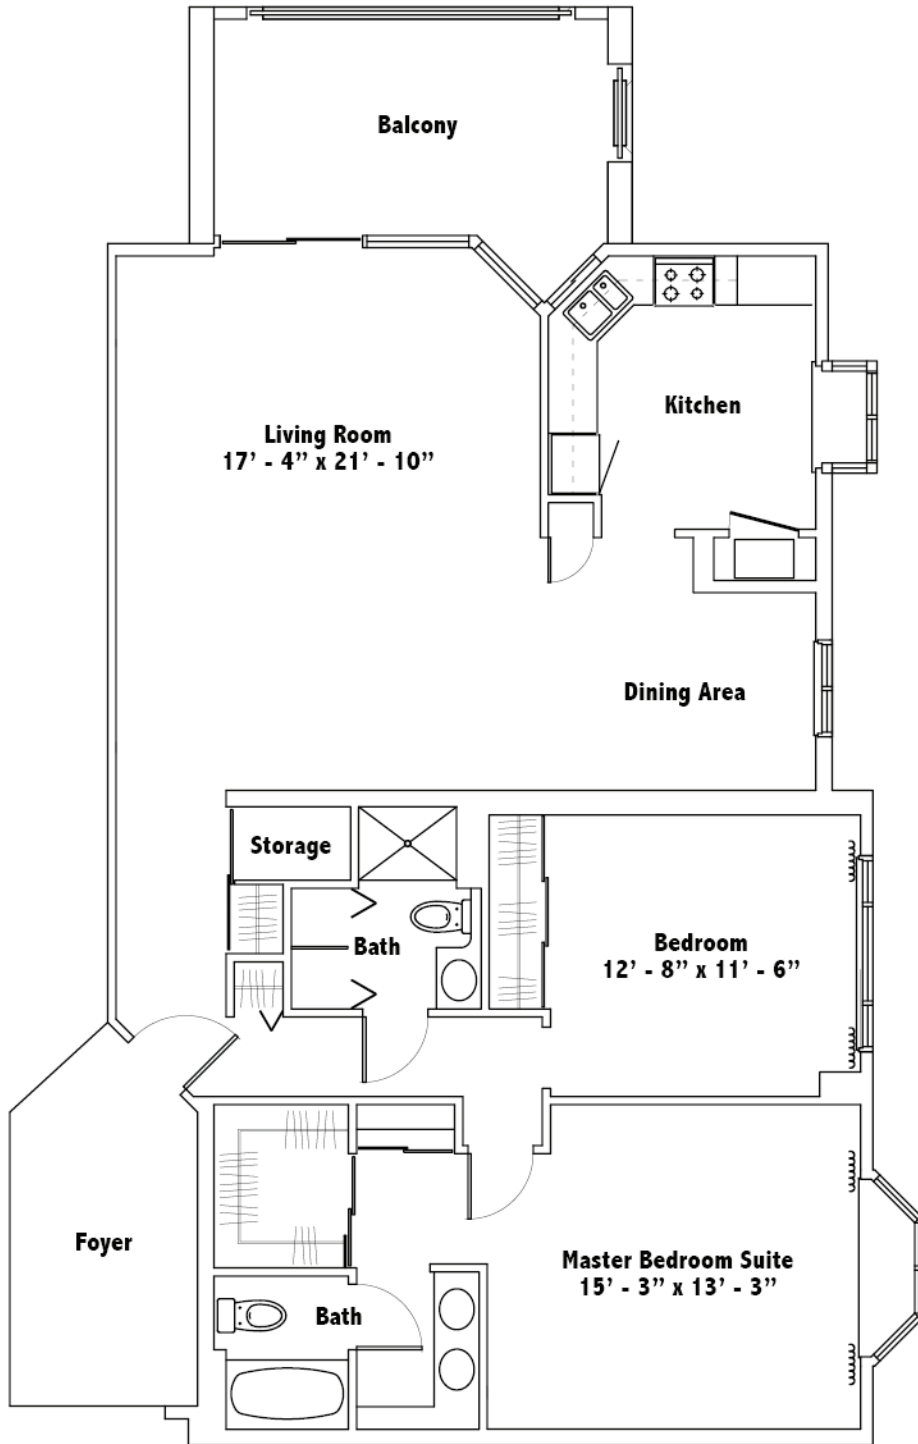

Parc Classic

(approx. 1,447 sq ft + 150)

*not to Scale