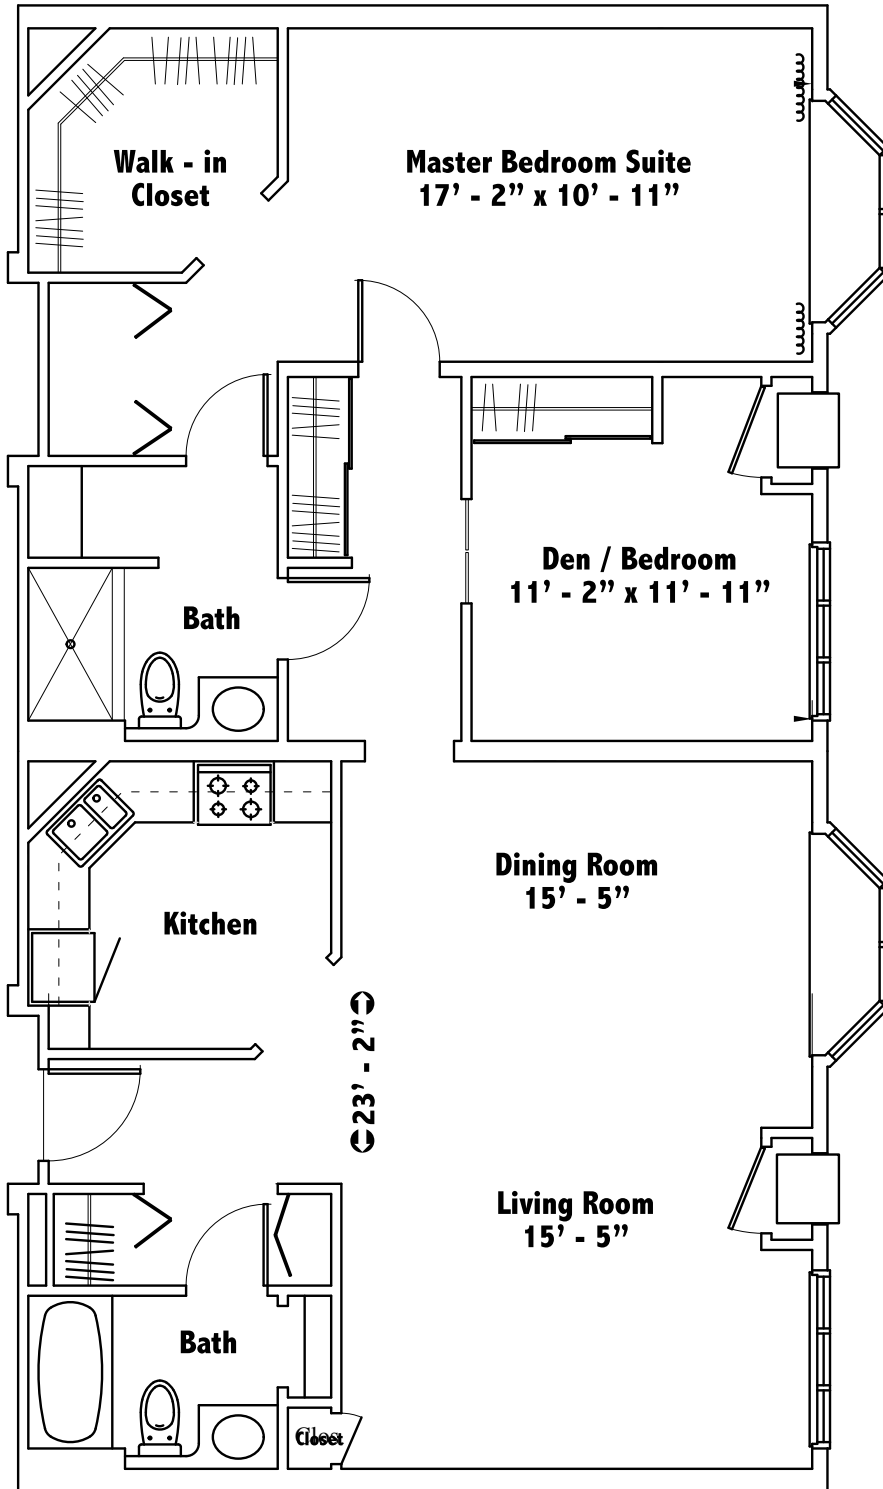

San Camillo

Two Bedroom Grande

(1,200 sq ft)

*not to Scale