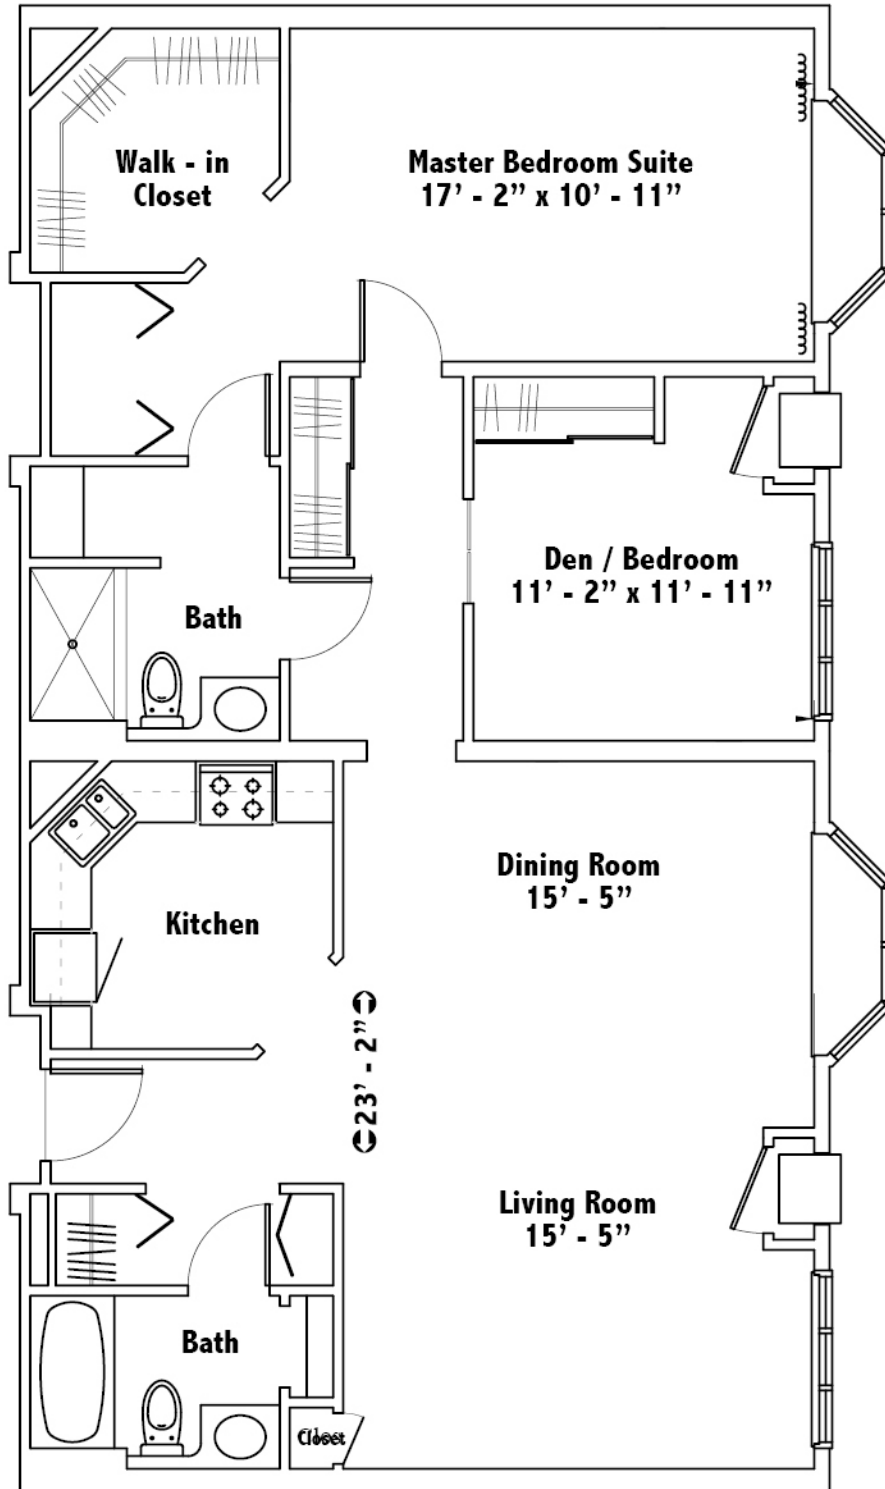

Two Bedroom Grande

(approx. 1,220 sq ft)

*not to Scale