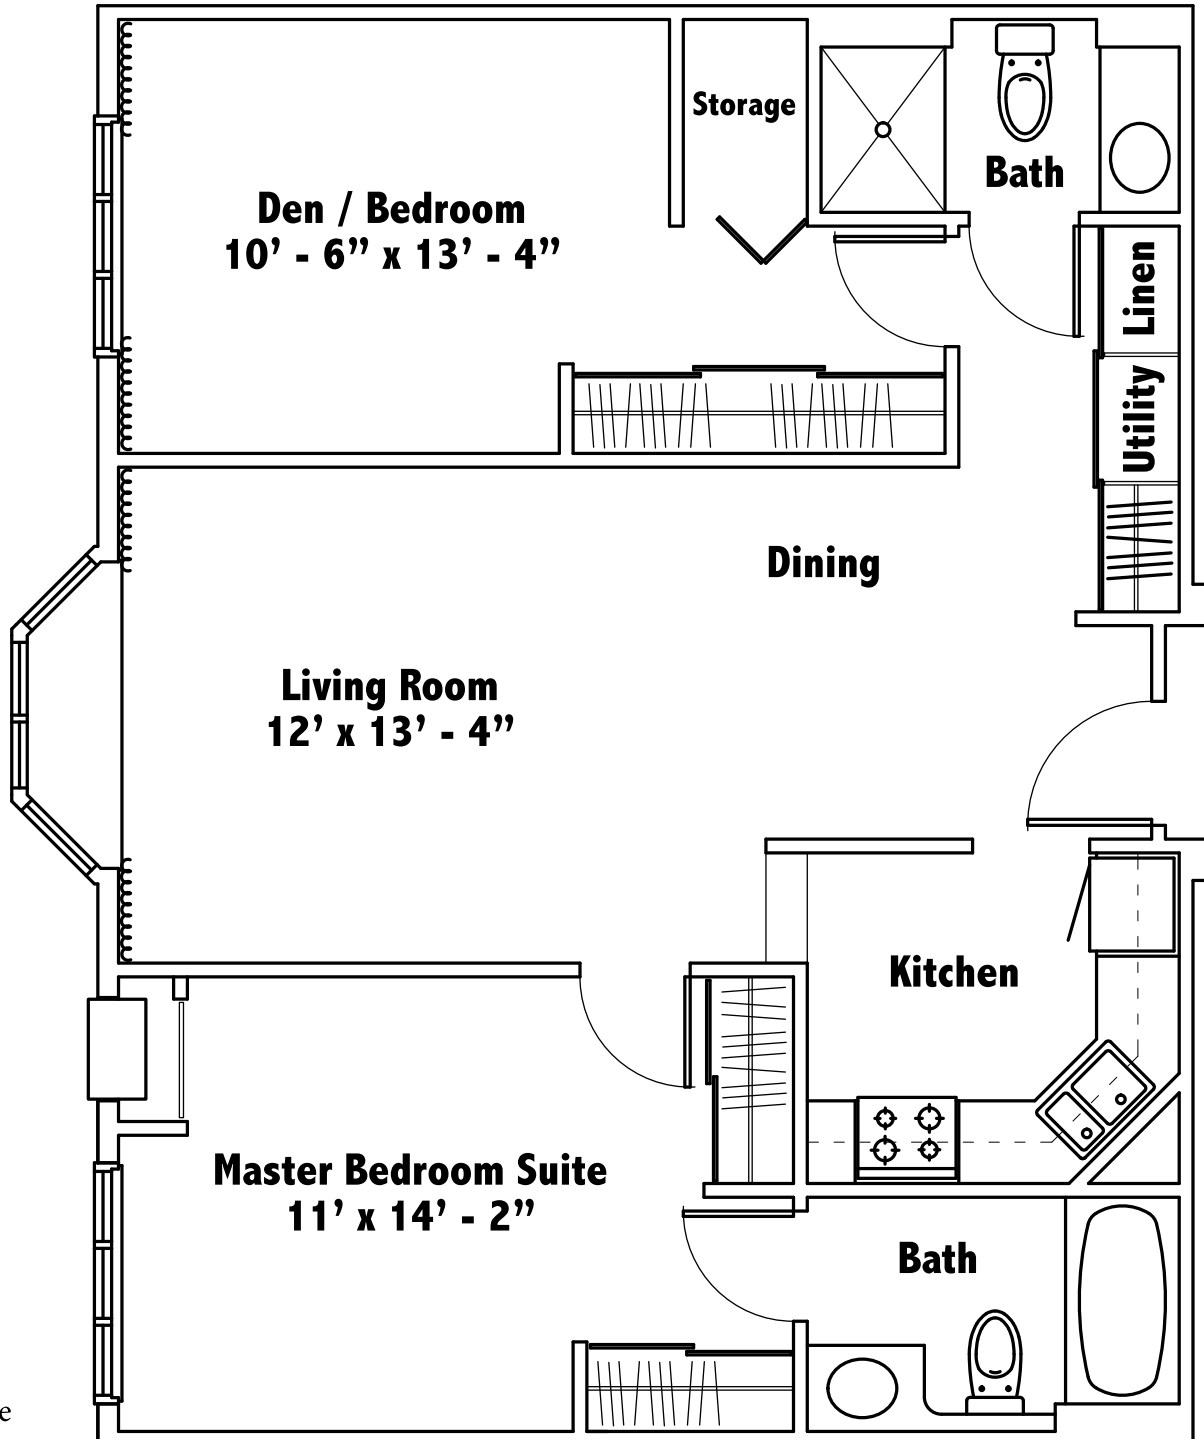

San Camillo

Two Bedroom Traditional

(870 sq ft)

*not to Scale